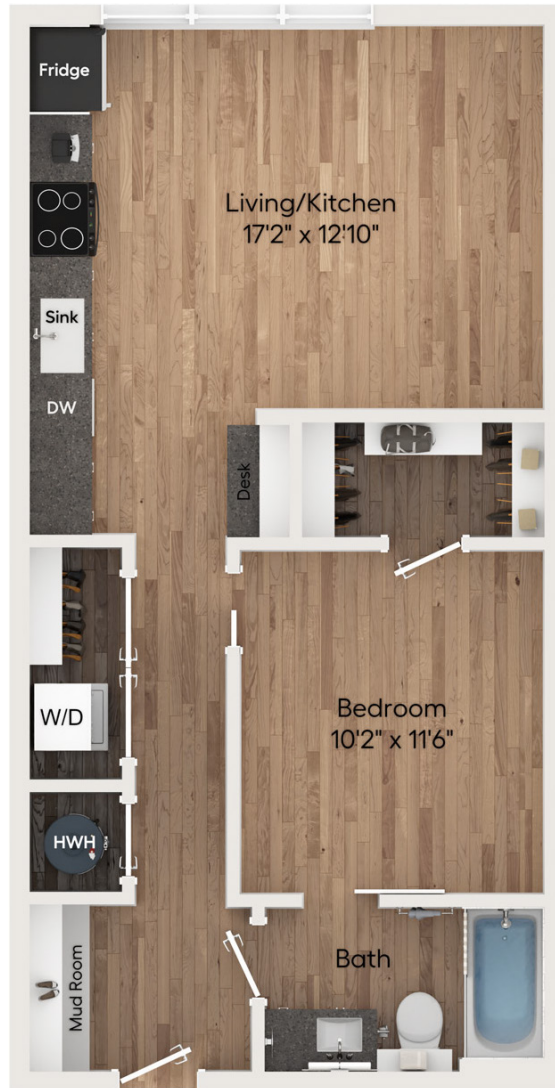

S1.2

STUDIO / 1 BATH

612

SQ. FT.

3615 Tryclan Drive | Charlotte, NC 28217

www.ellohouseloso.com

Floor plans are artist's rendering. All dimensions are approximate. Actual product and specifications may vary in dimension or detail. Not all features are available in every apartment home. Prices and availability are subject to change. Rent is based on monthly frequency. Additional fees may apply, such as but not limited to package delivery, trash, water, amenities, etc. Please see a representative for details.