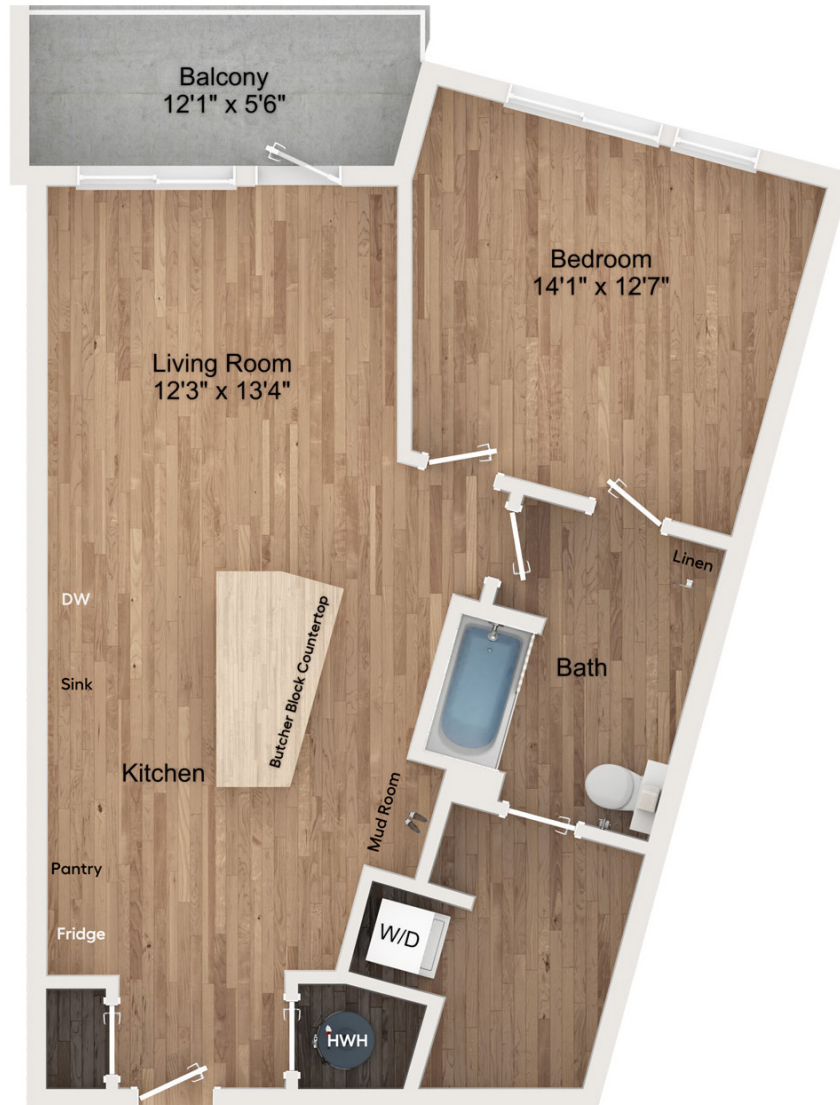

A5

1 BED / 1 BATH

790

SQ. FT.

3615 Tryclan Drive | Charlotte, NC 28217

www.ellohouseloso.com

Floor plans are artist's rendering. All dimensions are approximate. Actual product and specifications may vary in dimension or detail. Not all features are available in every apartment home. Prices and availability are subject to change. Rent is based on monthly frequency. Additional fees may apply, such as but not limited to package delivery, trash, water, amenities, etc. Please see a representative for details.