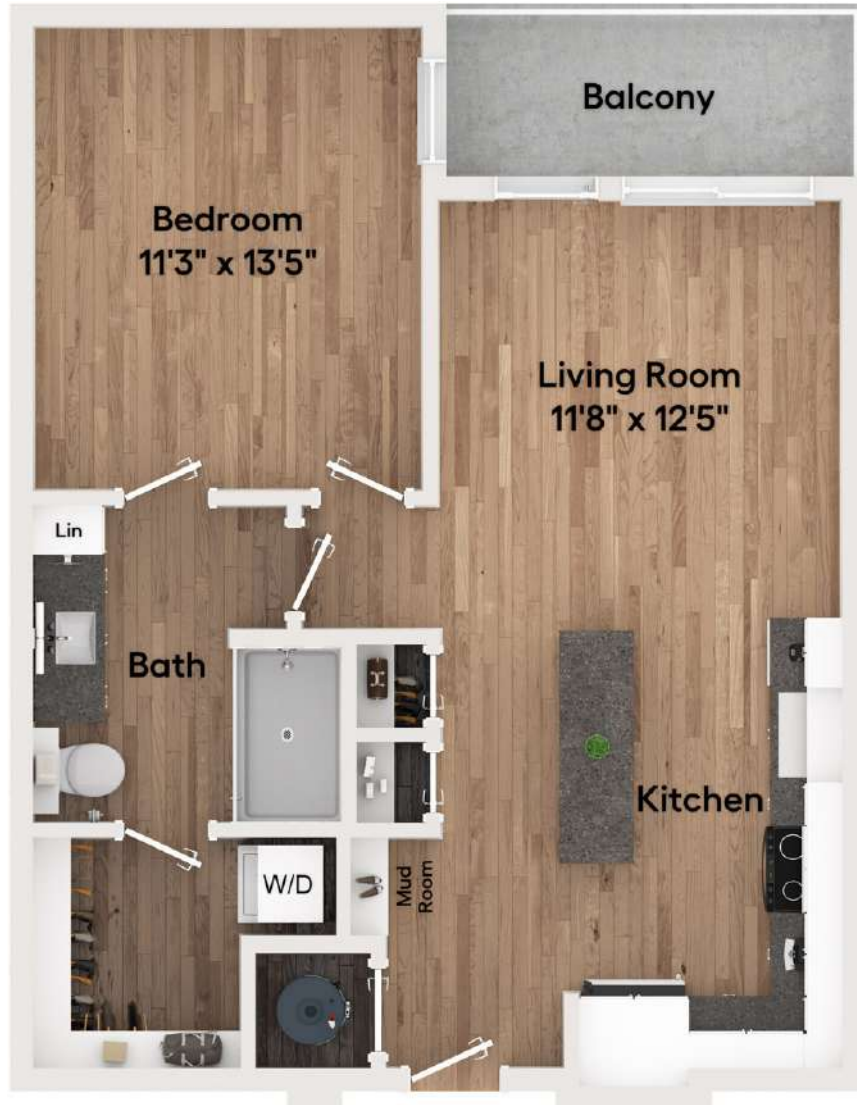

A3

1 BED / 1 BATH

685

SQ. FT.

3615 Tryclan Drive | Charlotte, NC 28217

www.ellohouseloso.com

Floor plans are artist's rendering. All dimensions are approximate. Actual product and specifications may vary in dimension or detail. Not all features are available in every apartment home. Prices and availability are subject to change. Rent is based on monthly frequency. Additional fees may apply, such as but not limited to package delivery, trash, water, amenities, etc. Please see a representative for details.