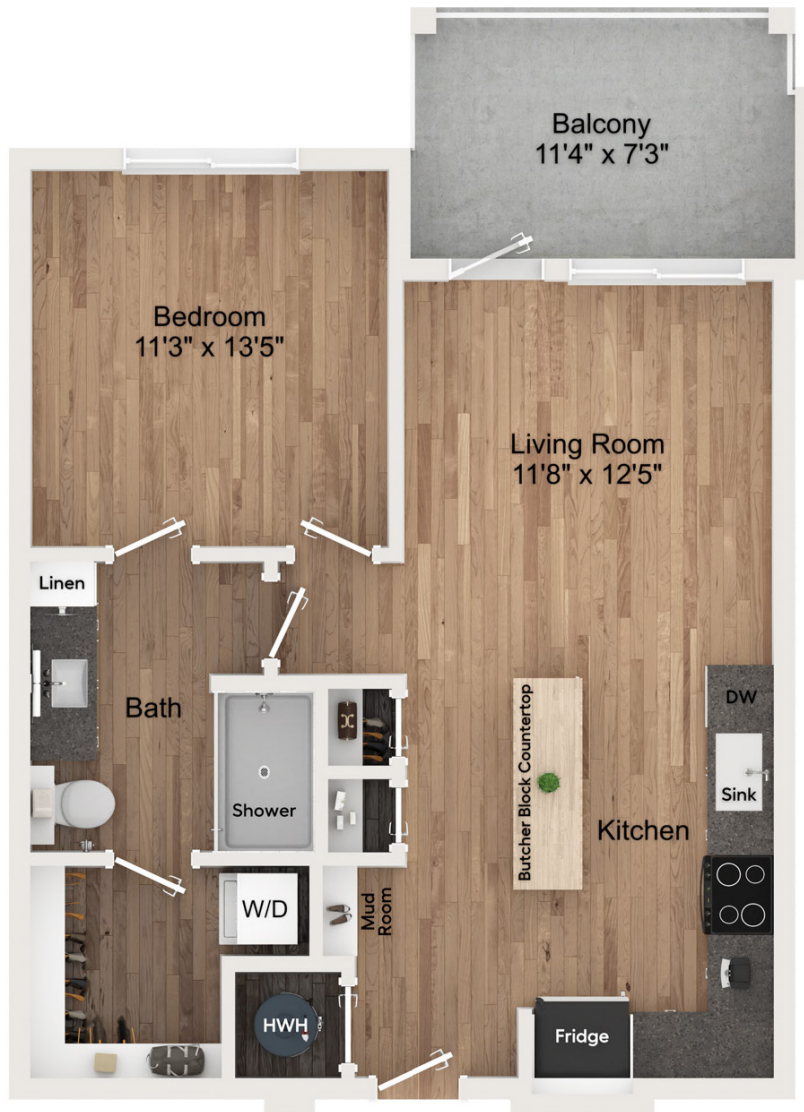

A3.7

1 BED / 1 BATH

823

SQ. FT.

3615 Tryclan Drive | Charlotte, NC 28217

www.ellohouseloso.com

Floor plans are artist's rendering. All dimensions are approximate. Actual product and specifications may vary in dimension or detail. Not all features are available in every apartment home. Prices and availability are subject to change. Rent is based on monthly frequency. Additional fees may apply, such as but not limited to package delivery, trash, water, amenities, etc. Please see a representative for details.