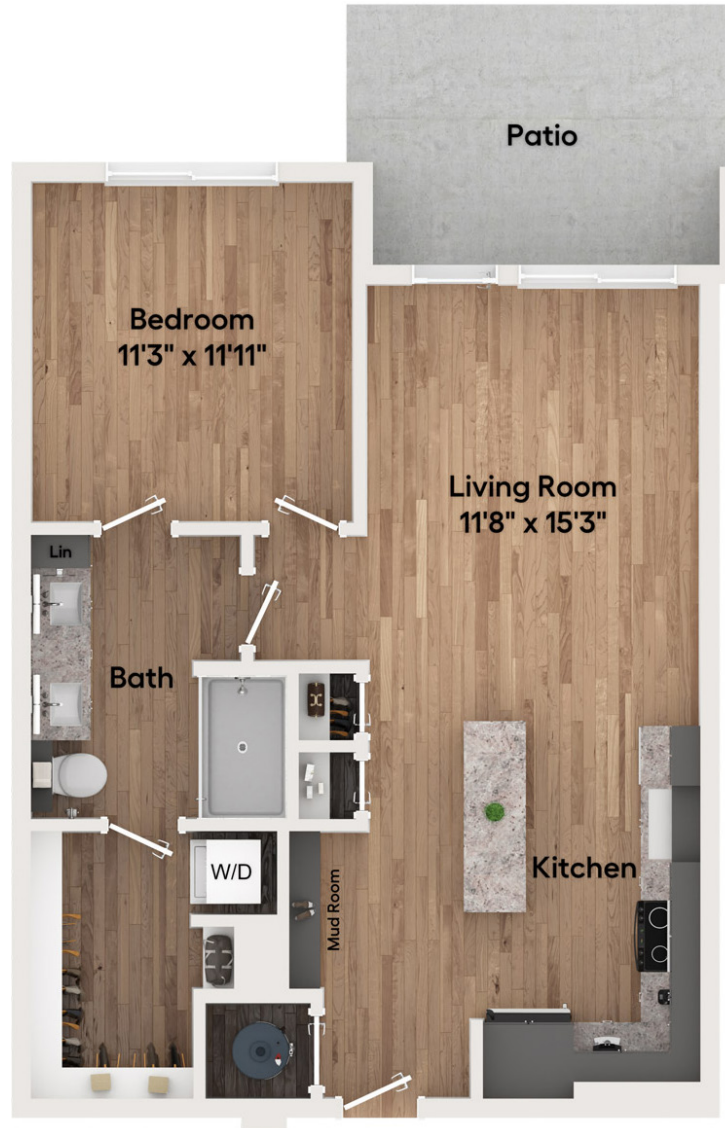

# A3.5

1 BED / 1 BATH

# 799

SQ. FT.

3615 Tryclan Drive | Charlotte, NC 28217

[www.ellohouseloso.com](http://www.ellohouseloso.com)

Floor plans are artist's rendering. All dimensions are approximate. Actual product and specifications may vary in dimension or detail. Not all features are available in every apartment home. Prices and availability are subject to change. Rent is based on monthly frequency. Additional fees may apply, such as but not limited to package delivery, trash, water, amenities, etc. Please see a representative for details.