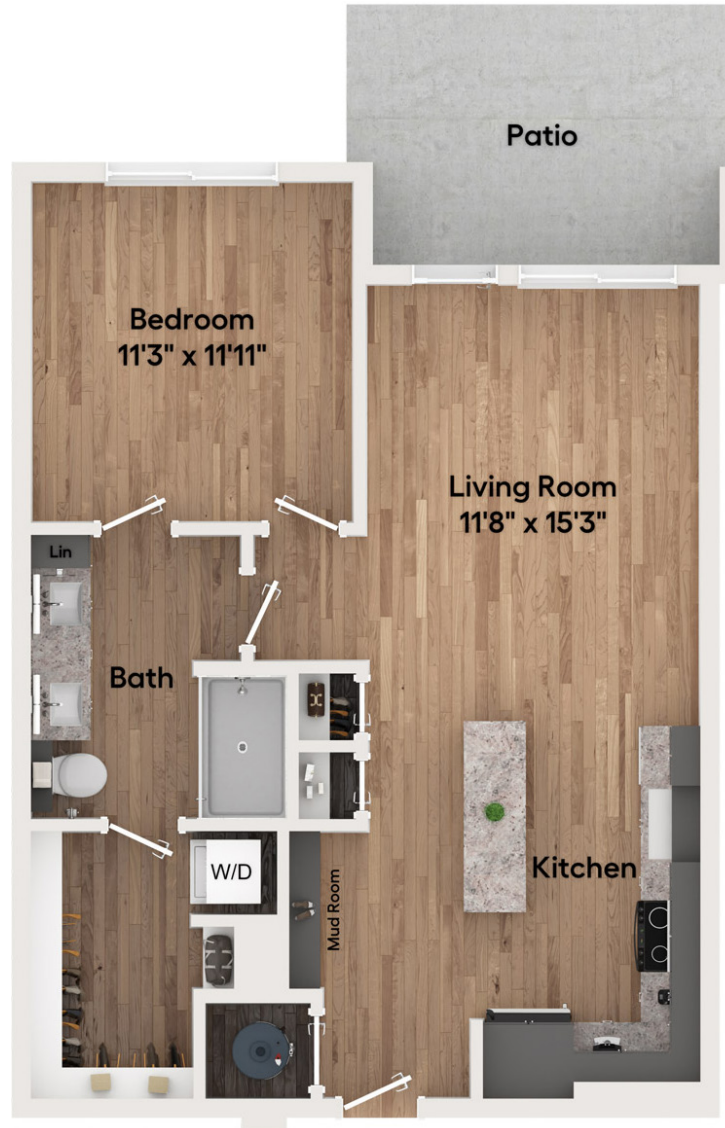

A3.4

1 BED / 1 BATH

787

SQ. FT.

3615 Tryclan Drive | Charlotte, NC 28217

www.ellohouseloso.com

Floor plans are artist's rendering. All dimensions are approximate. Actual product and specifications may vary in dimension or detail. Not all features are available in every apartment home. Prices and availability are subject to change. Rent is based on monthly frequency. Additional fees may apply, such as but not limited to package delivery, trash, water, amenities, etc. Please see a representative for details.