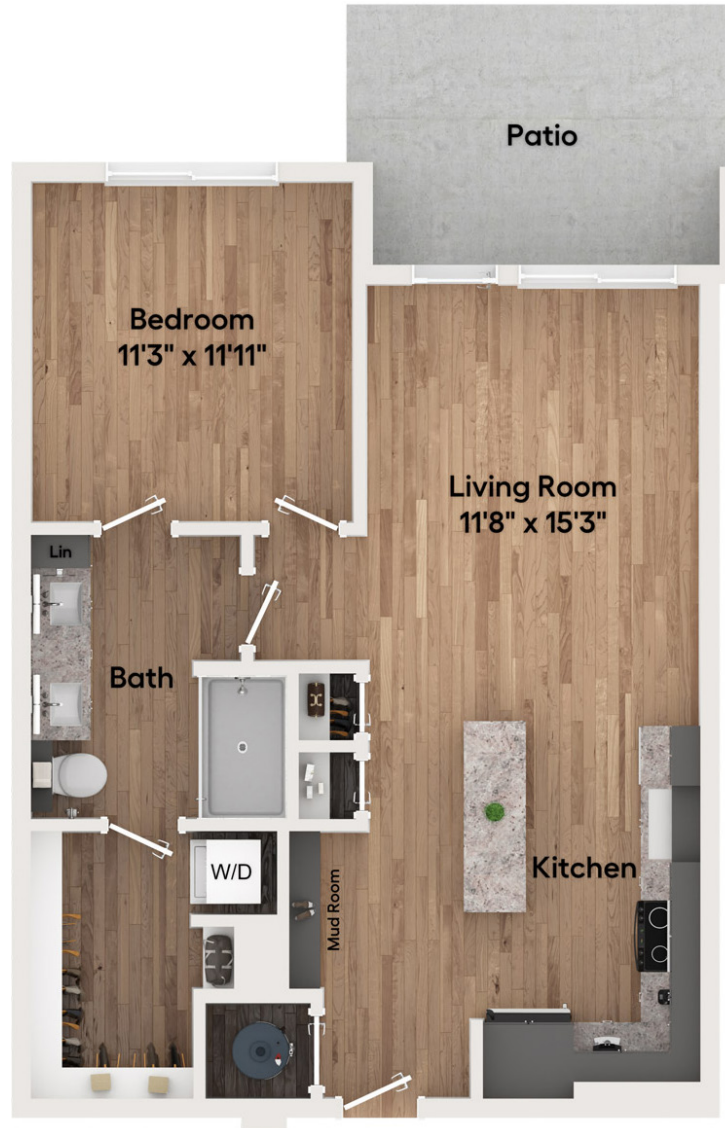

A3.3

1 BED / 1 BATH

763

SQ. FT.

ello
HOUSE

3615 Tryclan Drive | Charlotte, NC 28217

www.ellohouseloso.com

Floor plans are artist's rendering. All dimensions are approximate. Actual product and specifications may vary in dimension or detail. Not all features are available in every apartment home. Prices and availability are subject to change. Rent is based on monthly frequency. Additional fees may apply, such as but not limited to package delivery, trash, water, amenities, etc. Please see a representative for details.