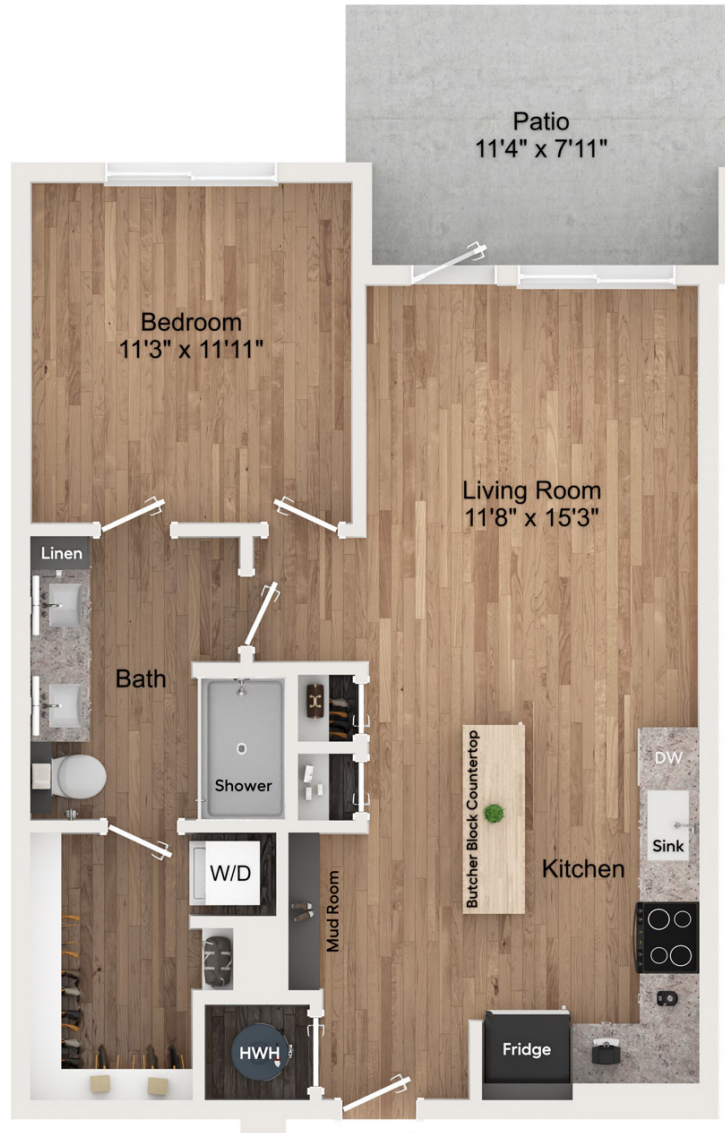

A3.2

1 BED / 1 BATH

727

SQ. FT.

3615 Tryclan Drive | Charlotte, NC 28217

www.ellohouseloso.com

Floor plans are artist's rendering. All dimensions are approximate. Actual product and specifications may vary in dimension or detail. Not all features are available in every apartment home. Prices and availability are subject to change. Rent is based on monthly frequency. Additional fees may apply, such as but not limited to package delivery, trash, water, amenities, etc. Please see a representative for details.