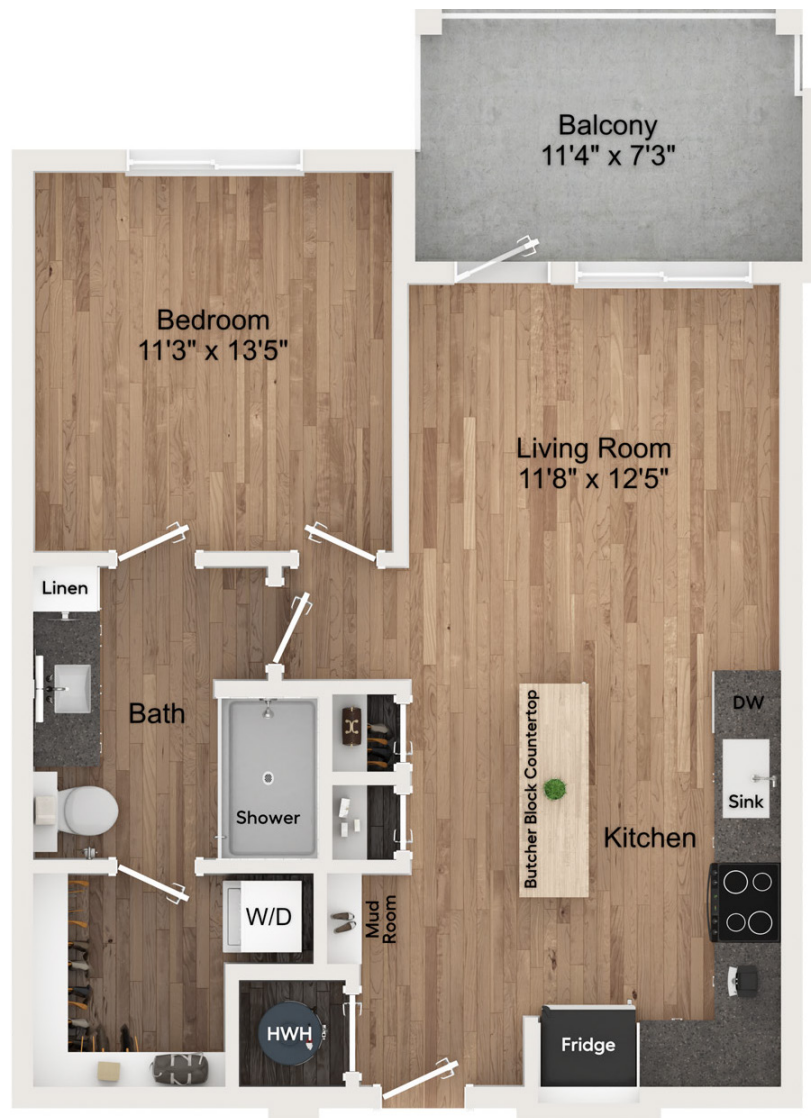

A3.1

1 BED / 1 BATH

727

SQ. FT.

3615 Tryclan Drive | Charlotte, NC 28217

www.ellohouseloso.com

Floor plans are artist's rendering. All dimensions are approximate. Actual product and specifications may vary in dimension or detail. Not all features are available in every apartment home. Prices and availability are subject to change. Rent is based on monthly frequency. Additional fees may apply, such as but not limited to package delivery, trash, water, amenities, etc. Please see a representative for details.